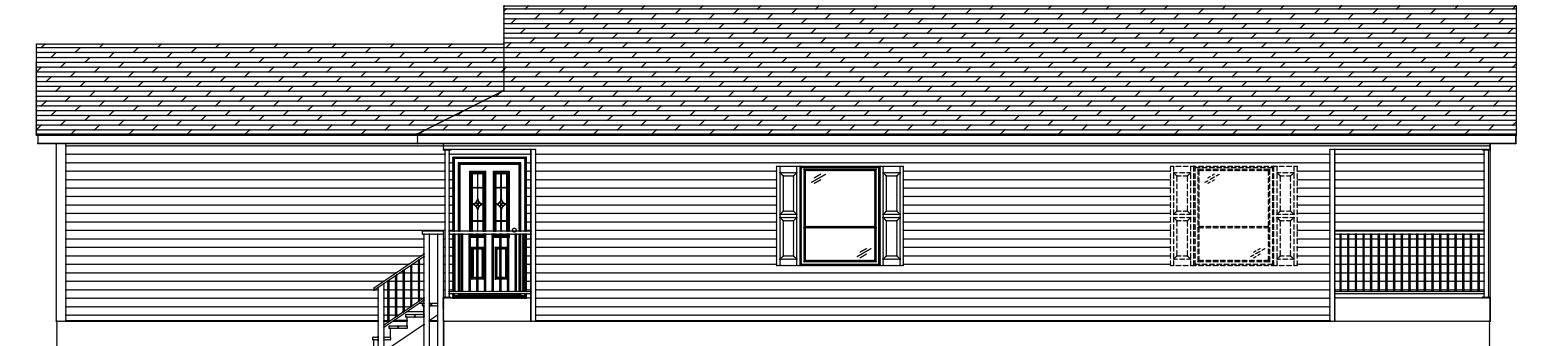

OPT 36X10V

FRONT SIDE ELEVATION

GARAGE BY OTHERS  
BRICK WORK BY OTHERS

FRONT END ELEVATION

REAR END ELEVATION

\* OPTIONAL FEATURES SHOWN

OPT 48X60V

REAR SIDE ELEVATION