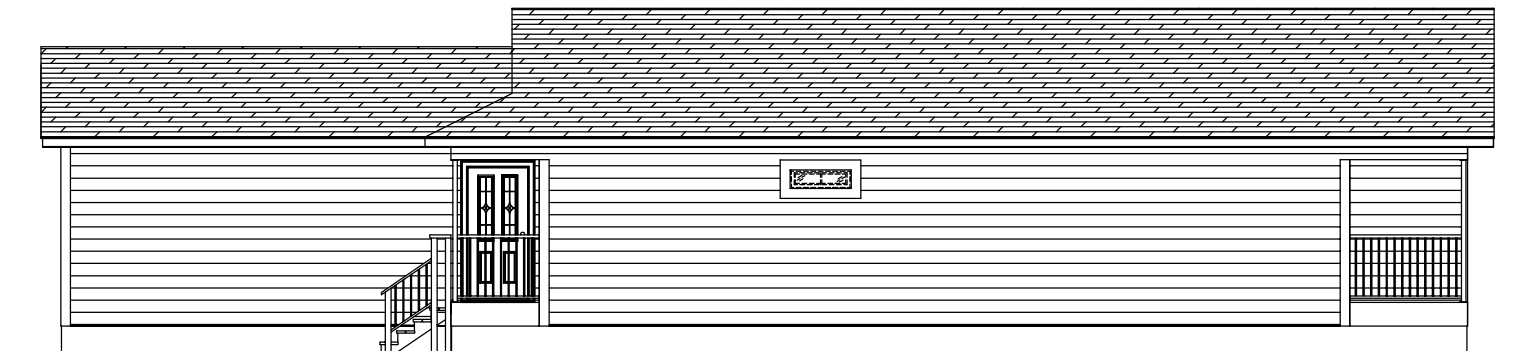

FRONT SIDE ELEVATION

GARAGE BY OTHERS
BRICKWORK BY OTHERS

FRONT END ELEVATION

REAR END ELEVATION

REAR SIDE ELEVATION

* OPTIONAL FEATURES SHOWN

MODULINE INTERNATIONAL INC.

P.O. BOX 190
1175 RAILWAY STREET
PENTICTON, B.C. V2A 6K3
(250) 493-0122

DRAWN BY: A.W.K.
DATE: 08/11/08
CHECKED BY:

NO.	REVISIONS:	INITIALS:	DATE:

TITLE:	SYMPHONY	
DRAWING NO.	PENTICTON	SERIAL NO.
	30625	WICHITA