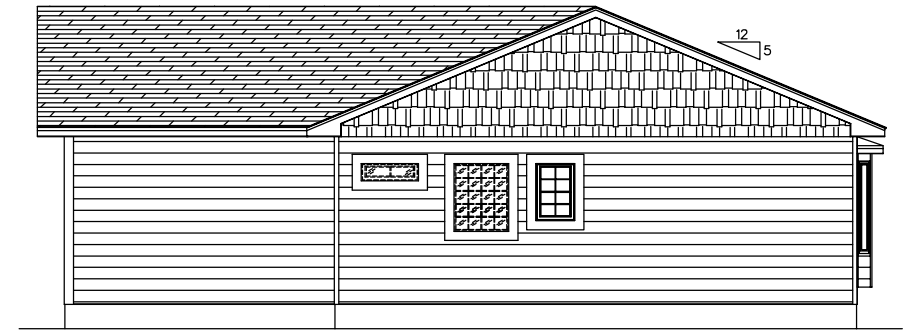

GARAGE BY OTHERS

OPT SIDELITE

FRONT SIDE ELEVATION

OPT 36X10V OPT 34X42 BLOCK

FRONT END ELEVATION

REAR END ELEVATION

REAR END ELEVATION

\* OPTIONAL FEATURES SHOWN