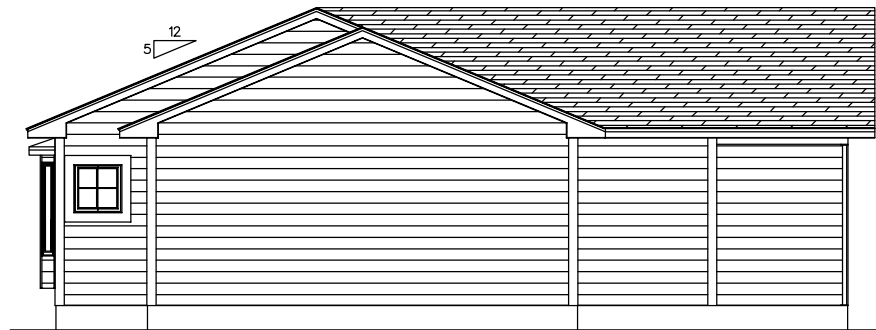

GARAGE BY OTHERS

OPT SIDELITE

FRONT SIDE ELEVATION

OPT 36X10V OPT 34X42 BLOCK

FRONT END ELEVATION

REAR END ELEVATION

REAR END ELEVATION

\* OPTIONAL FEATURES SHOWN