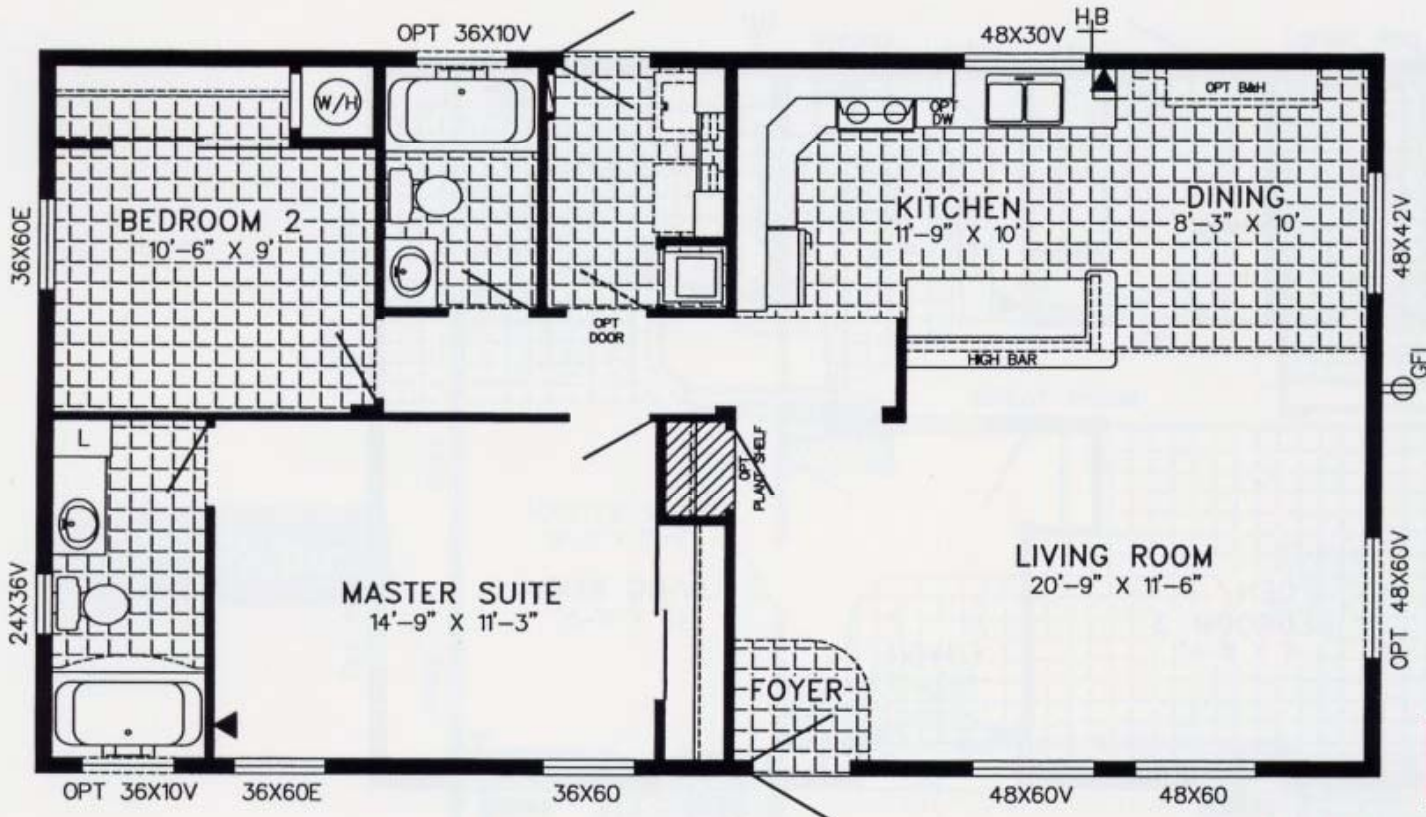

24 x 44 • 1056 sq. ft.

Model 24805

Concord

Bob Paterson
HOMES Inc.

Call us Toll Free at 1 866-868-4663