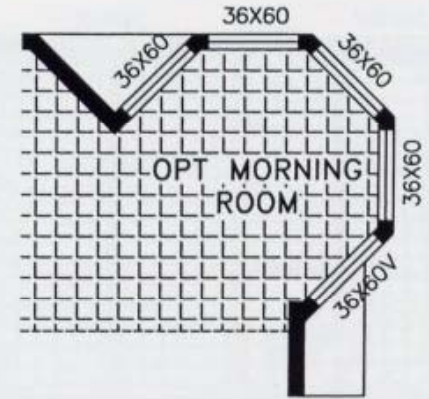

24 x 44 • 1056 sq. ft.

Model 24805

Concord

Bob Paterson
HOMES Inc.

Call us Toll Free at 1 866-868-4663