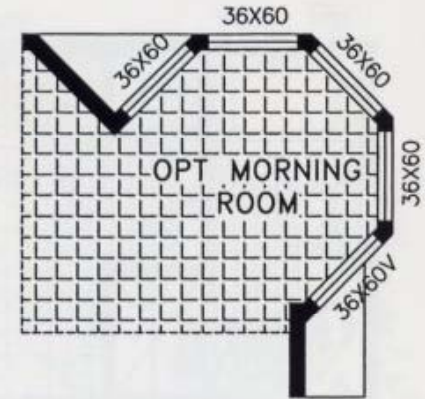

24 x 48 • 1152 sq. ft.

Model 24810

Delta

Bob Paterson
HOMES Inc.

Call us Toll Free at 1 866-868-4663