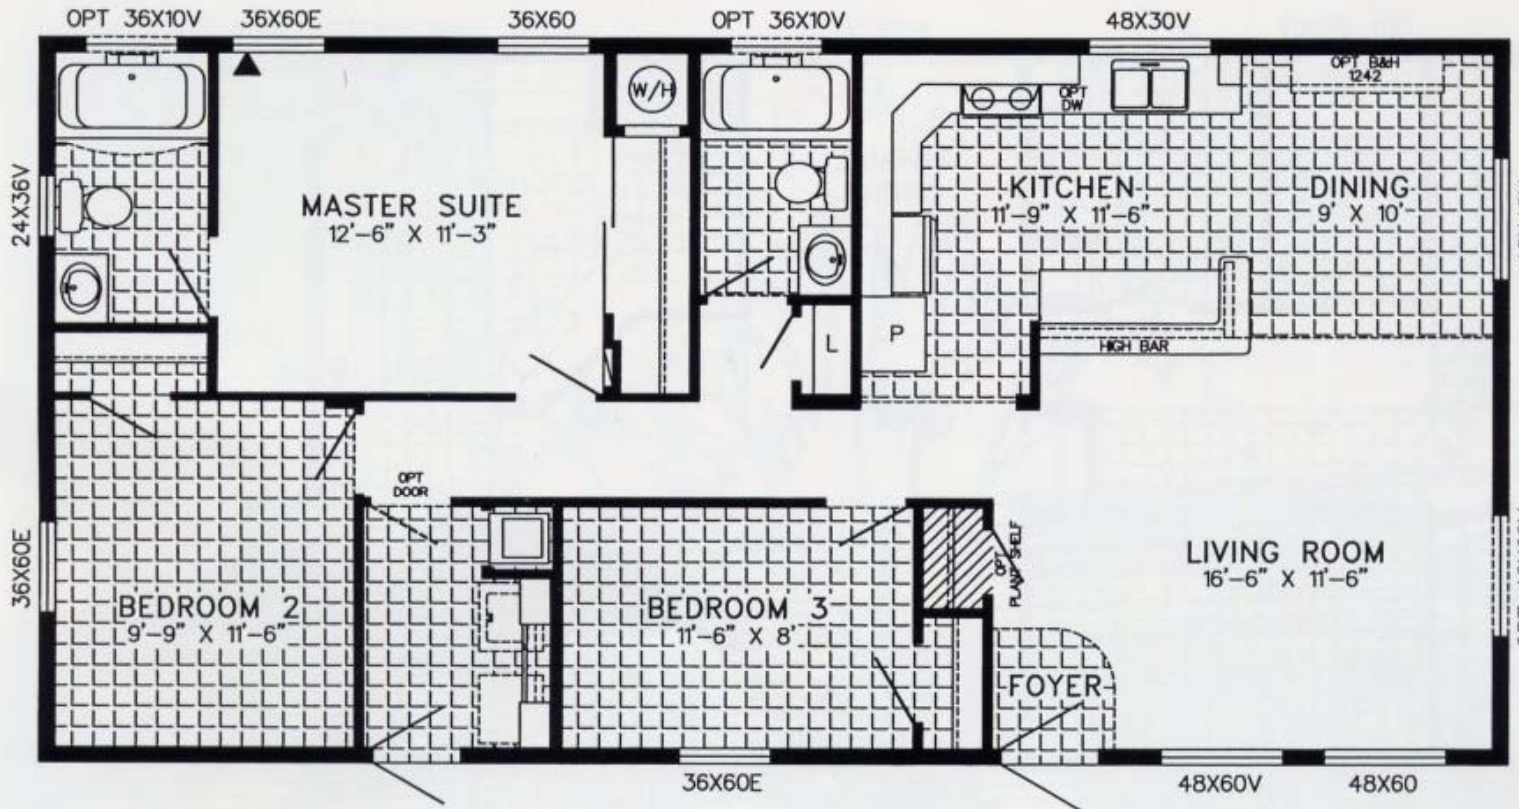

24 x 48 • 1152 sq. ft.

Model 24810

Delta

Bob Paterson
HOMES Inc.

Call us Toll Free at 1 866-868-4663